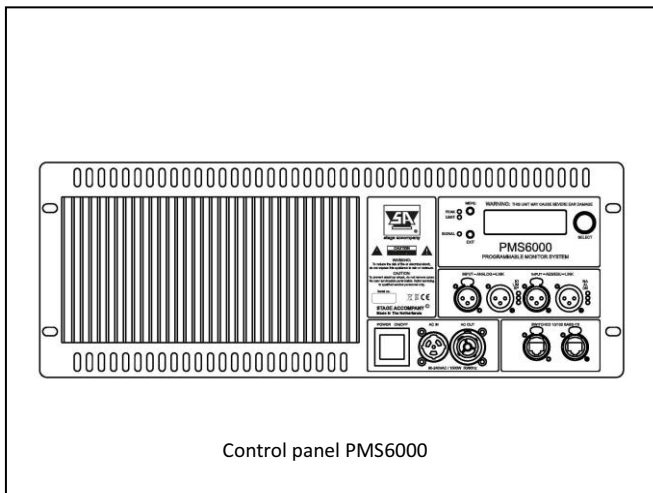

Control panel PMS6000

BL