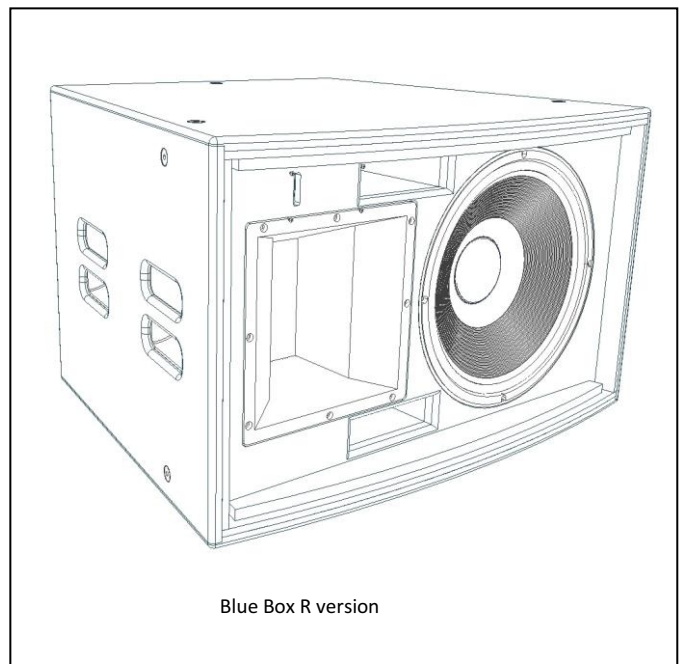

## Connections

The BB35 has XLR-3 connectors for input signal and input link. Also XLR-3 connectors are available for AES/EBU input and link.

## Options

The BB35 is available in a Road or installation version and is finished in SA Blue but also available in any possible RAL color (Multi Color Option™).

Control panel PMS6000

BL

Blue Box R version