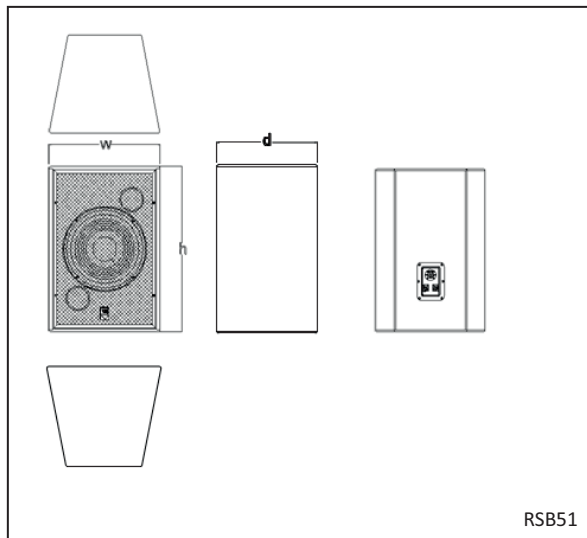

Technical specifications

Frequency response	: 45Hz – 100Hz (+/- 3dB)
Transducers	: 1 x high end 15" LF driver
Nominal impedance	: 8Ω
Sensitivity @ 1W/1m	: 96dB
Max. RMS power	: 400W
Max. Peak power	: 1000W
SPL program/peak	: 122dB/126dB
Signal processing	: presets for various controllers are available on request
Enclosure construction	: 15mm Birch plywood
Color	: SA Black, other colors on request
Front	: expanded steel with acoustic transparent cloth
Connectors	: 2 x SpeakOn NL4 (linked)
Physical dimensions (H x W x D)	: 758mm x 516mm x 450mm (29.8" x 20.3" x 17.7")
Weight	: 35kg (77.0lb)
Warranty	: 5 years limited (1 year on 'moving parts')